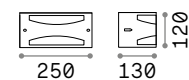

Rex-3

Powder coated die-cast aluminum body available in different colors: anthracite or white. White acrylic diffuser.

IP44

0,600 Kg / 0,0065 m³
E27 max 1x 60W

092430 White
092447 Anthracit.

4000 K
1000 lm

151991