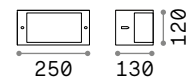

Rex-1 new

Powder coated die-cast aluminum body available in different colors: anthracite, white, coffee, grey or black. White acrylic diffuser.

IP44

0,600 Kg / 0,0065 m³
E27 max 1x 60W

092393 White
322735 Grey new
092409 Anthracit.
322728 Black new
213217 Coffee

4000 K
1000 lm

151991

4000 K
1000 lm