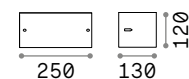

## Rex-2

Powder coated die-cast aluminum body available in different colors: anthracite or white. White acrylic diffuser.

IP44

0,600 Kg / 0,0065 m<sup>3</sup>  
E27 max 1x 60W

092416 White  
092423 Anthracit.