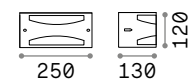

IP44

0,600 Kg / 0,0065 m³
E27 max 1x 60W

092430 White
092447 Anthracit.

4000 K
1000 lm

151991