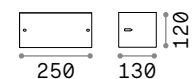

## Rex-2

Powder coated die-cast aluminum body available in different colors: anthracite or white. White acrylic diffuser.

IP44

0,600 Kg / 0,0065 m<sup>3</sup>  
E27 max 1x 60W

092416 White  
092423 Anthracit.