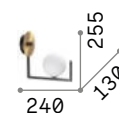

## Igor

Metal body with matt black enamel finish. Shade made of clear glass slabs.

IP20

1,590 Kg / 0,0136 m<sup>3</sup>  
E27 max 1x 60W

092836 ■ Black

2200 K  
440 lm

151694

P. 095

## Birds

Varnished metal frame with satin brass decorative disc. White acid-etched blown glass diffusers. Color: matt black with satin brass detail.

**LED** Bulbs LED G9 4W 3000 K included.  
Cod. 209043

IP20

0,670 Kg / 0,0192 m<sup>3</sup>  
G9 max 1x 15W

273655 ■ Black

3000 K  
510 lm

305486

P. 099

P. 337

P. 494