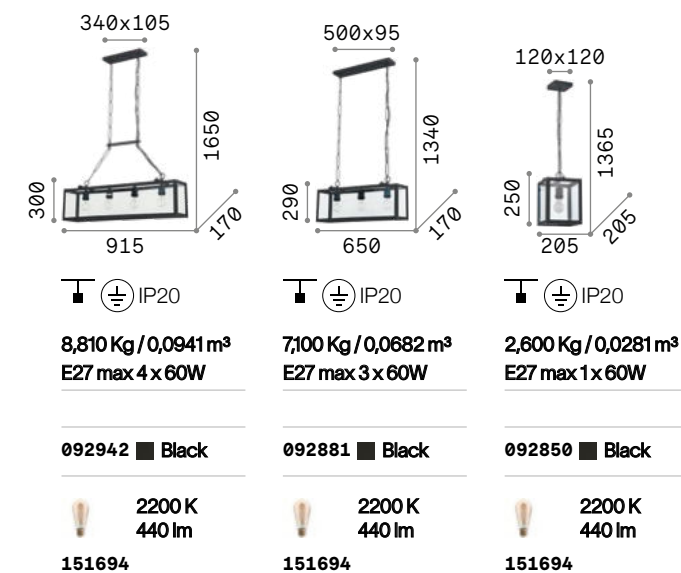

## Lingotto **new**

Varnished metal frame: matt black base and matt brass or total matt black structure. White overlay acid-etched blown glass diffuser.

**LED** Bulbs LED G9 4W 3000 K included in models: **327846**, **251110**, **327839** and **251103**. Cod. **209043**

## Igor

Metal body with matt black enamel finish. Shade made of clear glass slabs.

P. 432