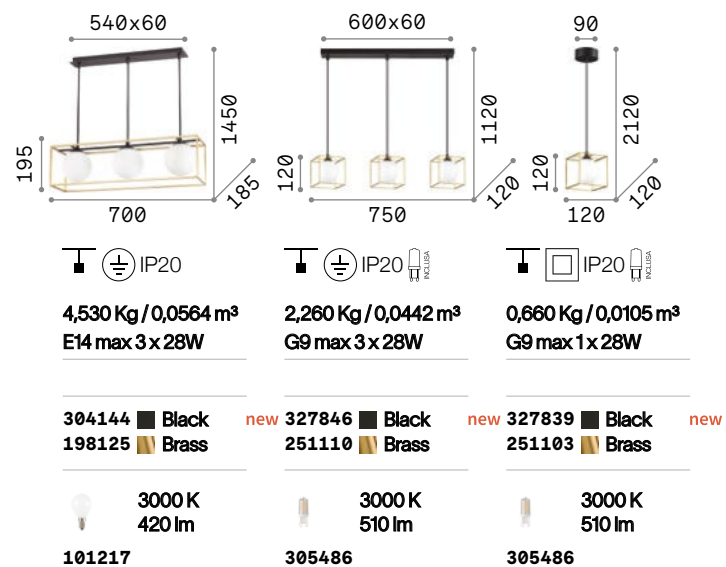

## Lingotto **new**

Varnished metal frame: matt black base and matt brass or total matt black structure. White overlay acid-etched blown glass diffuser.

**LED** Bulbs LED G9 4W 3000 K included in models: **327846**, **251110**, **327839** and **251103**. Cod. **209043**

## Igor

Metal body with matt black enamel finish. Shade made of clear glass slabs.

P. 432