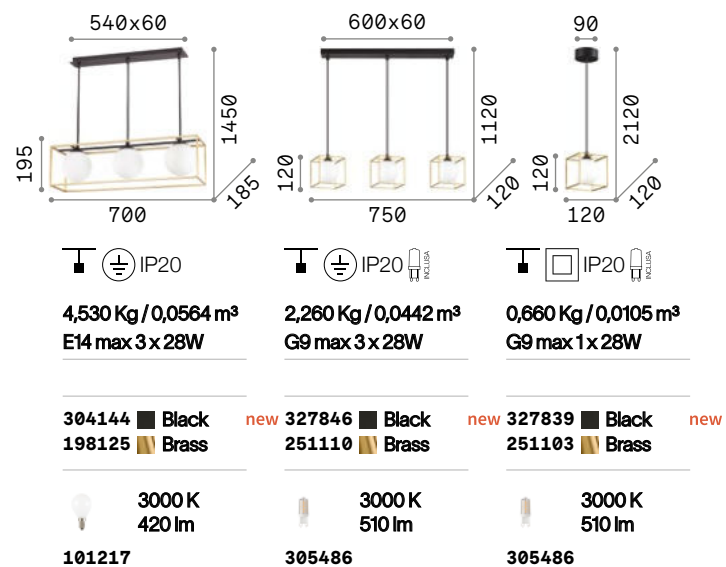

## Lingotto new

Varnished metal frame: matt black base and matt brass or total matt black structure. White overlay acid-etched blown glass diffuser.

**LED** Bulbs LED G9 4W 3000 K included in models: **327846**, **251110**, **327839** and **251103**. Cod. **209043**

## Igor

Metal body with matt black enamel finish. Shade made of clear glass slabs.

**P. 432**