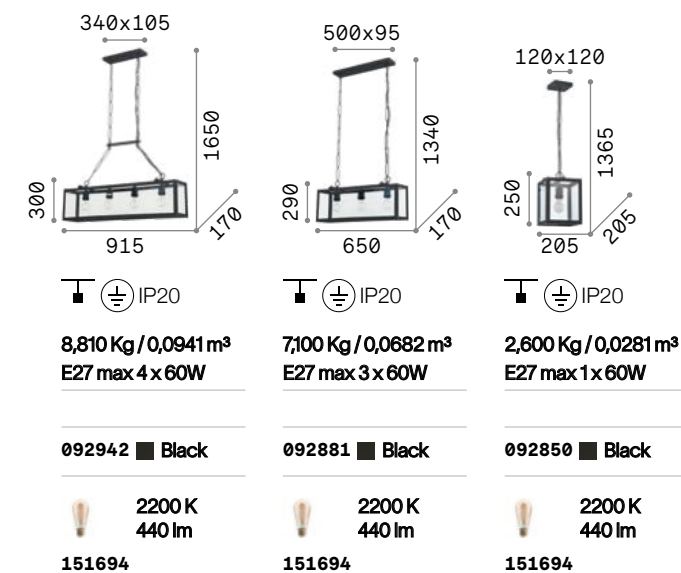

## Lingotto new

Varnished metal frame: matt black base and matt brass or total matt black structure. White overlay acid-etched blown glass diffuser.

**LED** Bulbs LED G9 4W 3000 K included in models: **327846**, **251110**, **327839** and **251103**. Cod. **209043**

**P. 345** **P. 497**

## Igor

Metal body with matt black enamel finish. Shade made of clear glass slabs.

**P. 432**