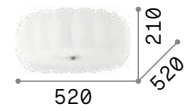

Ovalino

Enamelled metal frame. Diffuser composed of curved acid-etched glass sheets.

IP20

7,700 Kg / 0,1448 m³
E27 max 8 x 60W

094014 White

3000 K
900 lm

123899

IP20

5,100 Kg / 0,1202 m³
E27 max 5 x 60W

093963 White

3000 K
900 lm

123899

P. 155 P. 394

Cloud

Metal frame and decorative elements with matt varnish finish. Acrylic opal color diffusers. Indirect light emission. Color: white.

Matt white varnished metal frame. Opal satin polycarbonate diffuser.

LED LED source 3000 K, 50.000 h life.

IP20

2,450 Kg / 0,0274 m³
LED 24W / 2800 lm

297149 White

IP20

2,450 Kg / 0,0304 m³
LED 24W / 2800 lm