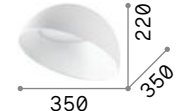

Ovalino

Enamelled metal frame. Diffuser composed of curved acid-etched glass sheets.

IP20

7,700 Kg / 0,1448 m³
E27 max 8 x 60W

094014 White

3000 K
900 lm

123899

IP20

5,100 Kg / 0,1202 m³
E27 max 5 x 60W

093963 White

3000 K
900 lm

123899

P. 155 P. 394

Cloud

Metal frame and decorative elements with matt varnish finish. Acrylic opal color diffusers. Indirect light emission. Color: white.

Matt white varnished metal frame. Opal satin polycarbonate diffuser.

LED LED source 3000 K, 50.000 h life.

IP20

2,450 Kg / 0,0274 m³
LED 24W / 2800 lm

297149 White

IP20

2,450 Kg / 0,0304 m³
LED 24W / 2800 lm