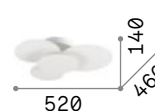

Ovalino

Enamelled metal frame. Diffuser composed of curved acid-etched glass sheets.

IP20

7,700 Kg / 0,1448 m³
E27 max 8 x 60W

094014 White

3000 K
900 lm

123899

IP20

5,100 Kg / 0,1202 m³
E27 max 5 x 60W

093963 White

3000 K
900 lm

123899

P. 155 P. 394

Cloud

Metal frame and decorative elements with matt varnish finish. Acrylic opal color diffusers. Indirect light emission. Color: white.

LED LED source 3000 K, 17.500 h life.

IP20

4,700 Kg / 0,0792 m³
LED 46W / 4000 lm

285207 White

IP20

3,200 Kg / 0,0647 m³
LED 33W / 2900 lm

263519 White

Corolla ^{new}

Matt white varnished metal frame. Opal satin polycarbonate diffuser.

LED LED source 3000 K, 50.000 h life.

IP20

2,450 Kg / 0,0274 m³
LED 24W / 2800 lm

297149 White

IP20

2,450 Kg / 0,0304 m³
LED 24W / 2800 lm