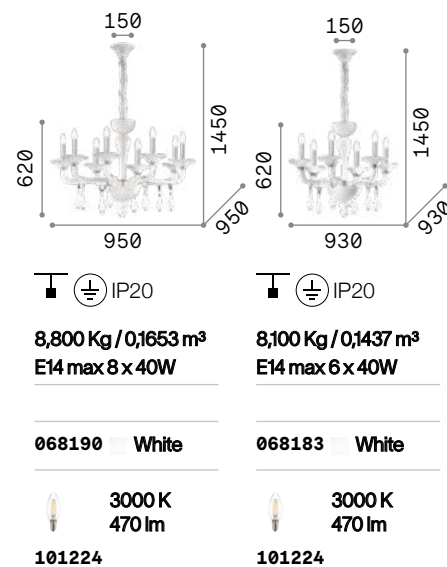

Miramare

Blown and hand finished clear and white glass chandelier. Chrome metal bulb socket covers and details. Velvet chain cover.

Bon Bon

Matt white or black varnished frame with die-cast metal arms. Blown glass candle cups for the white model, metal cups for the black one. Velvet chain cover.