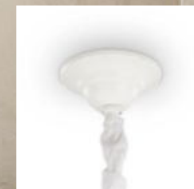

Miramare

Blown and hand finished clear and white glass chandelier. Chrome metal bulb socket covers and details. Velvet chain cover.

Bon Bon

Matt white or black varnished frame with die-cast metal arms. Blown glass candle cups for the white model, metal cups for the black one. Velvet chain cover.