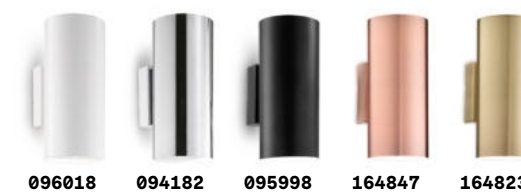

Sky

Metal base and diffuser: plated, matt varnished or decorated with gold leaf.

LED Bulbs LLED GU10 7W 3000 K included.
Cod. **123943**

P. 077 P. 311

Look

Metal body with copper, chrome, antique brass, matt white or black finish.

LED Bulbs LED GU10 7W 3000 K included.
Cod. **123943**

0,500 Kg / 0,0028 m³
GU10 max 2x 28W

096018 White
094182 Chrome
095998 Black
164847 Copper
164823 Ant. Brass

3000 K
540 lm
123943

P. 074 P. 310 P. 534 P. 708