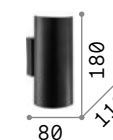

Sky

Metal base and diffuser: plated, matt varnished or decorated with gold leaf.

LED Bulbs LLED GU10 7W 3000 K included.
Cod. **123943**

P. 077 P. 311

Look

Metal body with copper, chrome, antique brass, matt white or black finish.

LED Bulbs LED GU10 7W 3000 K included.
Cod. **123943**

0,500 Kg / 0,0028 m³
GU10 max 2x 28W

096018 White
094182 Chrome
095998 Black
164847 Copper
164823 Ant. Brass

3000 K
540 lm
123943

P. 074 P. 310 P. 534 P. 708