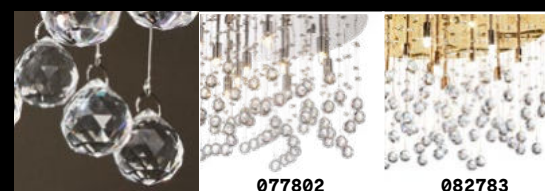

101187 022239

077802 082783

## Neve

Metal frame. Decorative glass balls fixed to nylon strings. Available with chrome frame and clear glass spheres or with matt white frame and white and clear glass spheres.

**LED** Bulbs LED G9 4W 3000 K included. Cod. **209043**