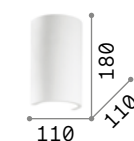

Flash

Metal frame with white matt varnished. Upward and downward light emission.

LED Bulbs LED G9 4W 3000 K included.
Cod. **209043**

0,360 Kg / 0,0012 m³
G9 max 2 x 40W

095288 White

305486

0,200 Kg / 0,0005 m³
G9 max 1 x 40W

095264 White

305486

Flash Gesso

Enameled metal base. Total gypsum body. Double light emission: upward and downward.

Item suitable for painting and varnishing.

214689 214672

214696

0,710 Kg / 0,0049 m³
G9 max 1 x 40W

214689 White

305486

0,770 Kg / 0,0024 m³
G9 max 1 x 40W

214672 White

305486

0,950 Kg / 0,0034 m³
G9 max 1 x 40W

214696 White

305486