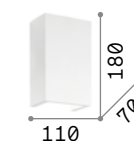

Flash

Metal frame with white matt varnished. Upward and downward light emission.

LED Bulbs LED G9 4W 3000 K included.
Cod. **209043**

0,360 Kg / 0,0012 m³
G9 max 2 x 40W

095288 White

305486

0,200 Kg / 0,0005 m³
G9 max 1 x 40W

095264 White

305486

Flash Gesso

Enameled metal base. Total gypsum body. Double light emission: upward and downward.

Item suitable for painting and varnishing.

214689 214672

214696

0,710 Kg / 0,0049 m³
G9 max 1 x 40W

214689 White

305486

0,770 Kg / 0,0024 m³
G9 max 1 x 40W

214672 White

305486

0,950 Kg / 0,0034 m³
G9 max 1 x 40W

214696 White

305486