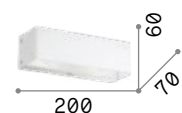

Flash

Metal frame with white matt varnished. Upward and downward light emission.

LED Bulbs LED G9 4W 3000 K included.
Cod. **209043**

0,360 Kg / 0,0012 m³
G9 max 2 x 40W

095288 White

305486

0,200 Kg / 0,0005 m³
G9 max 1 x 40W

095264 White

305486

Flash Gesso

Enameled metal base. Total gypsum body. Double light emission: upward and downward.

Item suitable for painting and varnishing.

214689 214672

214696

0,710 Kg / 0,0049 m³
G9 max 1 x 40W