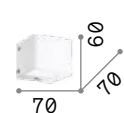

Flash

Metal frame with white matt varnished. Upward and downward light emission.

LED Bulbs LED G9 4W 3000 K included.
Cod. **209043**

0,360 Kg / 0,0012 m³
G9 max 2 x 40W

095288 White

305486

0,200 Kg / 0,0005 m³
G9 max 1 x 40W

095264 White

305486

Flash Gesso

Enameled metal base. Total gypsum body. Double light emission: upward and downward.

Item suitable for painting and varnishing.

214689 214672

214696

0,710 Kg / 0,0049 m³
G9 max 1 x 40W