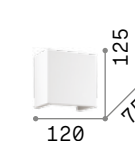

Flash

Metal frame with white matt varnished. Upward and downward light emission.

LED Bulbs LED G9 4W 3000 K included.
Cod. **209043**

0,360 Kg / 0,0012 m³
G9 max 2 x 40W

095288 White

305486

0,200 Kg / 0,0005 m³
G9 max 1 x 40W

095264 White

305486

Flash Gesso

Enameled metal base. Total gypsum body. Double light emission: upward and downward.

Item suitable for painting and varnishing.

214689 214672

214696

0,710 Kg / 0,0049 m³
G9 max 1 x 40W

214689 White

305486

0,770 Kg / 0,0024 m³
G9 max 1 x 40W

214672 White

305486

0,950 Kg / 0,0034 m³
G9 max 1 x 40W

214696 White

305486