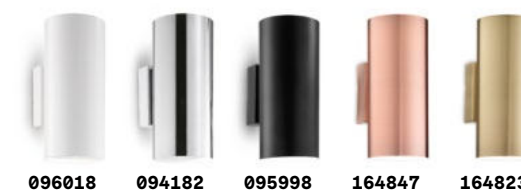

## Sky

Metal base and diffuser: plated, matt varnished or decorated with gold leaf.

**LED** Bulbs LLED GU10 7W 3000 K included.  
Cod. **123943**

**IP20**  
0,940 Kg / 0,0049 m<sup>3</sup>  
GU10 max 2x 28W

126883 White  
126890 Black  
136899 Gold

**3000 K**  
540 lm  
123943

**P. 077** **P. 311**

## Look

Metal body with copper, chrome, antique brass, matt white or black finish.

**LED** Bulbs LED GU10 7W 3000 K included.  
Cod. **123943**

**IP20**  
0,500 Kg / 0,0028 m<sup>3</sup>  
GU10 max 2x 28W