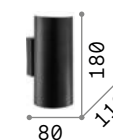

## Sky

Metal base and diffuser: plated, matt varnished or decorated with gold leaf.

**LED** Bulbs LLED GU10 7W 3000 K included.  
Cod. **123943**

**IP20**  
0,940 Kg / 0,0049 m<sup>3</sup>  
GU10 max 2x 28W

126883 White  
126890 Black  
136899 Gold

**3000 K**  
540 lm  
123943

**P. 077** **P. 311**

## Look

Metal body with copper, chrome, antique brass, matt white or black finish.

**LED** Bulbs LED GU10 7W 3000 K included.  
Cod. **123943**

**IP20**  
0,500 Kg / 0,0028 m<sup>3</sup>  
GU10 max 2x 28W