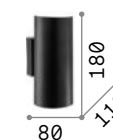

Sky

Metal base and diffuser: plated, matt varnished or decorated with gold leaf.

LED Bulbs LLED GU10 7W 3000 K included.
Cod. **123943**

IP20 
0,940 Kg / 0,0049 m³
GU10 max 2x 28W

126883  White
126890  Black
136899  Gold

 3000 K
540 lm
123943

 
P. 077 P. 311

Look

Metal body with copper, chrome, antique brass, matt white or black finish.

LED Bulbs LED GU10 7W 3000 K included.
Cod. **123943**

IP20 
0,500 Kg / 0,0028 m³
GU10 max 2x 28W