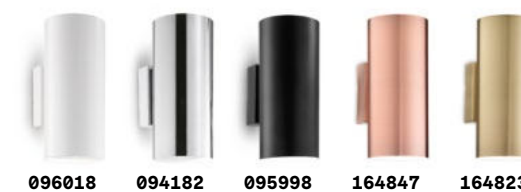

Sky

Metal base and diffuser: plated, matt varnished or decorated with gold leaf.

LED Bulbs LLED GU10 7W 3000 K included.
Cod. **123943**

IP20 
0,940 Kg / 0,0049 m³
GU10 max 2x 28W

126883  White
126890  Black
136899  Gold

 3000 K
540 lm
123943

 
P. 077 P. 311

Look

Metal body with copper, chrome, antique brass, matt white or black finish.

LED Bulbs LED GU10 7W 3000 K included.
Cod. **123943**

IP20 
0,500 Kg / 0,0028 m³
GU10 max 2x 28W

096018  White
094182  Chrome
095998  Black
164847  Copper
164823  Ant. Brass

 3000 K
540 lm
123943

   
P. 074 P. 310 P. 534 P. 708