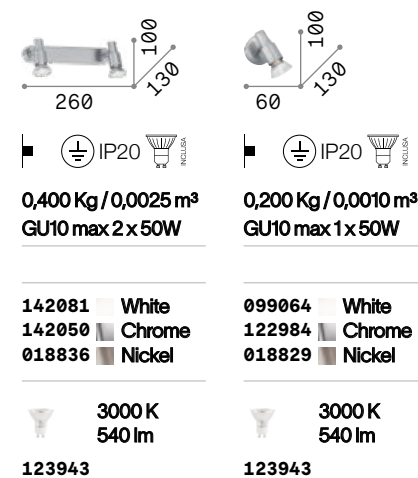

Oby

Matt white varnished metal frame with chromed junctions. Adjustable body with white plastic diffuser.

LED LED source 3000 K, 20.000 h life.

P. 325

Alfa

Metal structure with antique brass, satin white or satin nickel finish. Reflecting body is adjustable by rotation of the stem and inclination of the turning point.

LED Bulbs LED GU10 7W 3000 K included.
Cod. 123943

P. 330

Barber

Total metal base, junction and bulb socket cover. Adjustable body. Available version antique brass.

LED Bulbs LED GU10 7W 3000 K included.
Cod. 123943

Slem

Metal structure with white, chrome or satin nickel. Adjustable body: rotational and axially movable stem valve.

LED Bulbs LLED GU10 7W 3000 K included.
Cod. 123943

P. 330