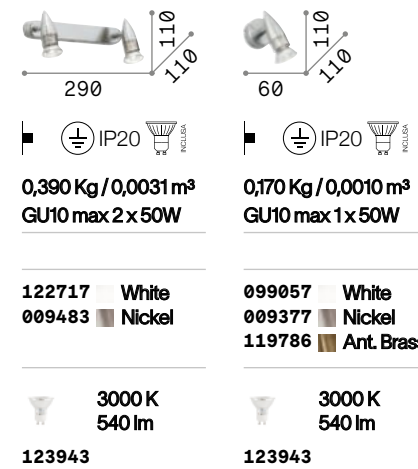

Oby

Matt white varnished metal frame with chromed junctions. Adjustable body with white plastic diffuser.

LED LED source 3000 K, 20.000 h life.

P. 325

Alfa

Metal structure with antique brass, satin white or satin nickel finish. Reflecting body is adjustable by rotation of the stem and inclination of the turning point.

LED Bulbs LED GU10 7W 3000 K included.
Cod. 123943

P. 330

Barber

Total metal base, junction and bulb socket cover. Adjustable body. Available version antique brass.

LED Bulbs LED GU10 7W 3000 K included.
Cod. 123943

Slem

Metal structure with white, chrome or satin nickel. Adjustable body: rotational and axially movable stem valve.

LED Bulbs LLED GU10 7W 3000 K included.
Cod. 123943

P. 330