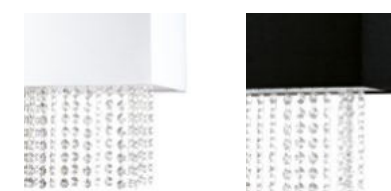

099101

101163