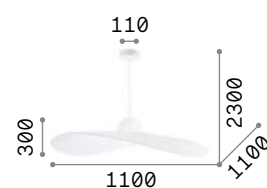

Madame

Matt varnished metal ceiling cup.
Power cable coated with fabric.
Metal frame diffuser covered with white, canvas or black satin ribbon.

IP20

2,560 Kg / 0,2012 m³
E27 max 1x 60W

174396 White
219875 Ivory
174402 Black

3000 K
900 lm

101354

174396

219875

174402

Phoenix

Chrome metal frame. Fabric coated shade with metal frame.
Decorative elements composed of cut crystal octagons. Suspension versions supplied with steel cables adjustable in length with automatic devices.

IP20

8,400 Kg / 0,1030 m³
E27 max 5x 60W

099101 White
101163 Black

3000 K
900 lm

123899

099101

101163