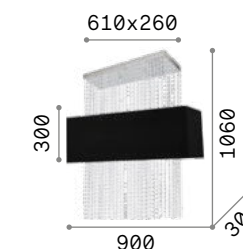

Madame

Matt varnished metal ceiling cup.
Power cable coated with fabric.
Metal frame diffuser covered with white, canvas or black satin ribbon.

IP20

2,560 Kg / 0,2012 m³
E27 max 1x 60W

174396 White
219875 Ivory
174402 Black

3000 K
900 lm

101354

174396

219875

174402

Phoenix

Chrome metal frame. Fabric coated shade with metal frame.
Decorative elements composed of cut crystal octagons. Suspension versions supplied with steel cables adjustable in length with automatic devices.

IP20

8,400 Kg / 0,1030 m³
E27 max 5x 60W

099101 White
101163 Black

3000 K
900 lm

123899

099101

101163