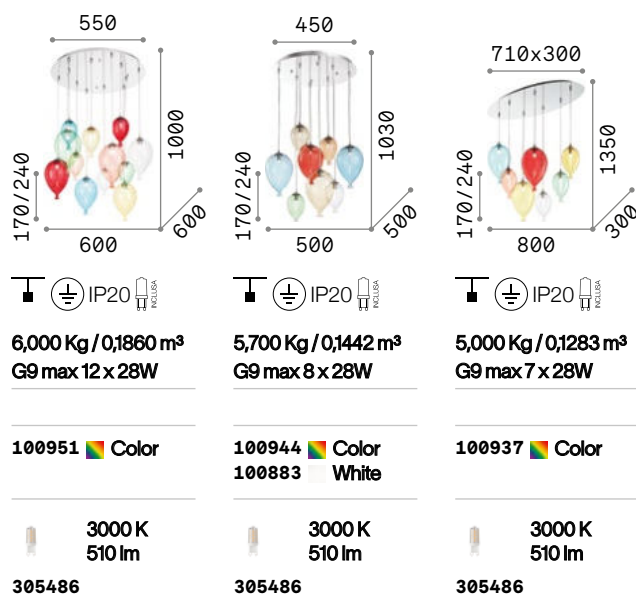

Clown

Metal frame with blown hand-shaped glass diffusers. Available with chrome frame and multicolor glass balloons and also with white frame and white balloons.

LED Bulbs LED G9 4W 3000 K included.
Cod. 209043

100944 100883

Mapas Plus

White metal frame. White blown acid-etched spherical glass diffusers. Steel cables adjustable in length.