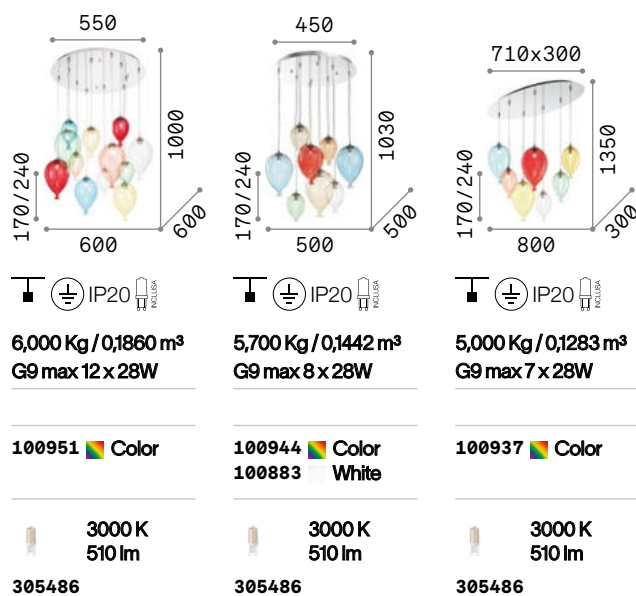

## Clown

Metal frame with blown hand-shaped glass diffusers. Available with chrome frame and multicolor glass balloons and also with white frame and white balloons.

**LED** Bulbs LED G9 4W 3000 K included.  
Cod. 209043

## Mapas Plus

White metal frame. White blown acid-etched spherical glass diffusers. Steel cables adjustable in length.