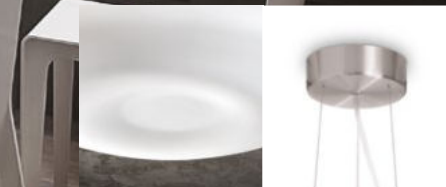

Smarties

White varnished metal frame.
White blown glass diffuser. Steel cables adjustable in length with automatic blocking mechanism.

  
P. 287 P. 397 P. 485

Glory

Satin nickel ceiling rose. White acid-etched blown glass diffuser. Pendant lamps provided with steel cables adjustable in length with automatic blocking mechanisms.