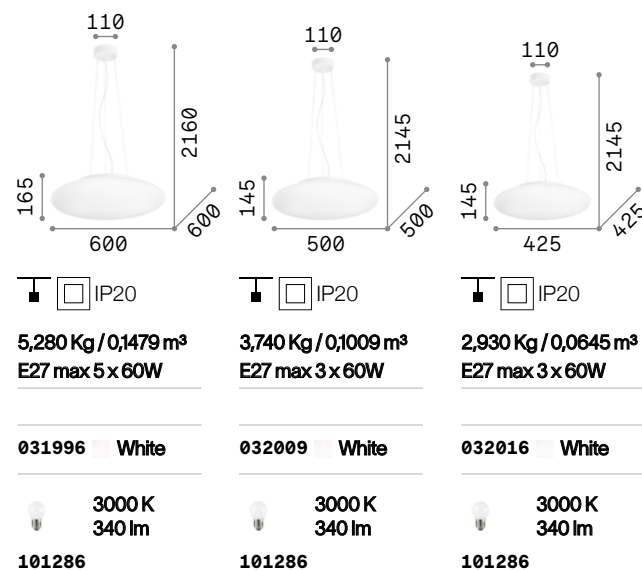

Smarties

White varnished metal frame.
White blown glass diffuser. Steel cables adjustable in length with automatic blocking mechanism.

  
P. 287 P. 397 P. 485

Glory

Satin nickel ceiling rose. White acid-etched blown glass diffuser. Pendant lamps provided with steel cables adjustable in length with automatic blocking mechanisms.