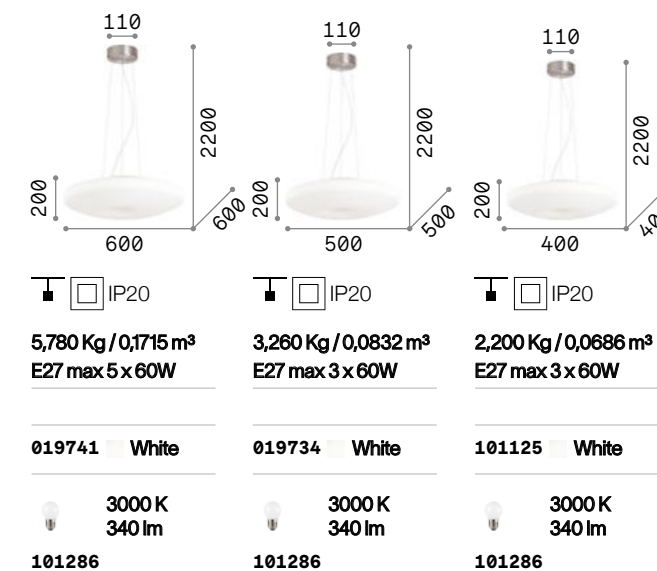

Smarties

White varnished metal frame.
White blown glass diffuser. Steel cables adjustable in length with automatic blocking mechanism.

  
P. 287 P. 397 P. 485

Glory

Satin nickel ceiling rose. White acid-etched blown glass diffuser. Pendant lamps provided with steel cables adjustable in length with automatic blocking mechanisms.