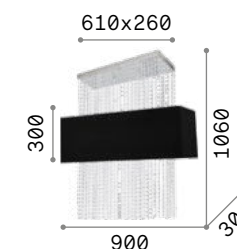

## Madame

Matt varnished metal ceiling cup.  
Power cable coated with fabric.  
Metal frame diffuser covered with white, canvas or black satin ribbon.

IP20

2,560 Kg / 0,2012 m³  
E27 max 1 x 60W

174396 ■ White  
219875 ■ Ivory  
174402 ■ Black

3000 K  
900 lm

101354

174396

219875

174402

## Phoenix

Chrome metal frame. Fabric coated shade with metal frame.  
Decorative elements composed of cut crystal octagons. Suspension versions supplied with steel cables adjustable in length with automatic devices.

IP20

8,400 Kg / 0,1030 m³  
E27 max 5 x 60W

099101 ■ White  
101163 ■ Black

3000 K  
900 lm

123899

099101

101163