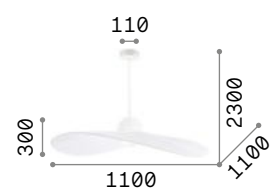

## Madame

Matt varnished metal ceiling cup.  
Power cable coated with fabric.  
Metal frame diffuser covered with white, canvas or black satin ribbon.

IP20

2,560 Kg / 0,2012 m³  
E27 max 1 x 60W

174396 ■ White  
219875 ■ Ivory  
174402 ■ Black

IP20

8,400 Kg / 0,1030 m³  
E27 max 5 x 60W

099101 ■ White  
101163 ■ Black

3000 K  
900 lm

123899

099101

101163