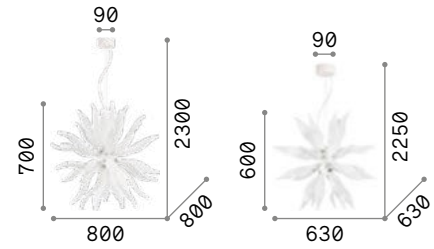

# Leaves

White metal frame. White hand-shaped blown glass decorative elements. Steel cables adjustable in length.

**LED** Bulbs LED G9 4W 3000 K included.  
Cod. **209043**

IP20  
5,800 Kg / 0,1123 m<sup>3</sup>  
G9 max 12 x 40W

IP20  
3,700 Kg / 0,0702 m<sup>3</sup>  
G9 max 8 x 40W

112268 White

111957 White

3000 K  
510 lm  
305486

3000 K  
510 lm  
305486

# Vortex

Matt white painted metal frame. Hand shaped and hand painted with gold or silver enamel decorative metal elements.

IP20  
2,500 Kg / 0,2344 m<sup>3</sup>  
E14 max 6 x 40W

101613 Silver  
101606 Gold