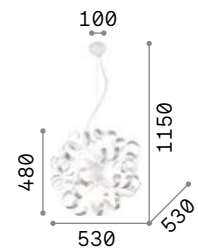

# Leaves

White metal frame. White hand-shaped blown glass decorative elements. Steel cables adjustable in length.

**LED** Bulbs LED G9 4W 3000 K included.  
Cod. **209043**

IP20  
5,800 Kg / 0,1123 m<sup>3</sup>  
G9 max 12 x 40W

IP20  
3,700 Kg / 0,0702 m<sup>3</sup>  
G9 max 8 x 40W

112268 White

111957 White

3000 K  
510 lm  
305486

3000 K  
510 lm  
305486

# Vortex

Matt white painted metal frame. Hand shaped and hand painted with gold or silver enamel decorative metal elements.

IP20  
2,500 Kg / 0,2344 m<sup>3</sup>  
E14 max 6 x 40W

101613 Silver  
101606 Gold