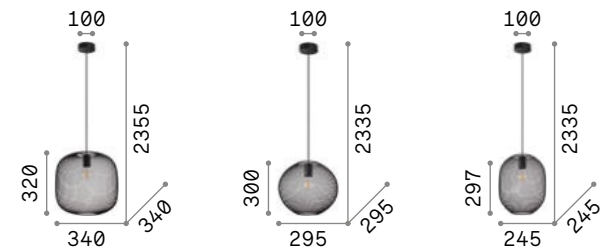

# Leaves

White metal frame. White hand-shaped blown glass decorative elements. Steel cables adjustable in length.

**LED** Bulbs LED G9 4W 3000 K included.  
Cod. **209043**

IP20  
5,800 Kg / 0,1123 m<sup>3</sup>  
G9 max 12 x 40W

# Vortex

Matt white painted metal frame. Hand shaped and hand painted with gold or silver enamel decorative metal elements.

IP20  
2,500 Kg / 0,2344 m<sup>3</sup>  
E14 max 6 x 40W

101613 Silver  
101606 Gold

3000 K  
480 lm  
101200

101613

101606

# Net new

Matt varnished metal ceiling cap. PVC cable. Matt varnished metal net diffuser. Finishes: white, black, gold.

IP20  
0,950 Kg / 0,0518 m<sup>3</sup>  
E27 max 1 x 42W

IP20  
0,750 Kg / 0,0342 m<sup>3</sup>  
E27 max 1 x 42W