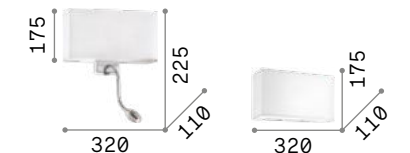

Hotel

Fabric shade. Satin glass diffuser. AP2 version with external adjustable led and independent switch.

LED LED source 3000 K in model 215693, 035949, 103204, 215709 and 035956, 20.000 h life.

Lamp with integrated switch in models: 215693, 035949, 103204, 215709 and 035956.

IP20
1,410 Kg / 0,0166 m³
E27 max 1x60W + LED 1,5W / 55 lm

IP20
1,230 Kg / 0,0166 m³
E27 max 1x60W

215693 Total White
035949 White
215709 Total Black
035956 Black
103204 Canvas

152851 White

3000 K
900 lm
123899

3000 K
900 lm
123899