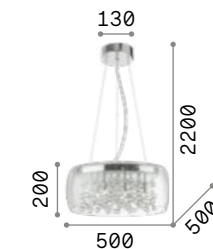

Audi-10

Chrome metal frame. Clear or smoky grey blown glass diffuser. Steel wires adjustable in length with automatic blocking mechanisms.

LED Bulbs LED E27 8W Globo D95 3000 K included. Cod. **101330/101323**

016863

103983

5,520 Kg / 0,1044 m³
E27 max 5 x 60W

016863 Clear
103983 Smoky Grey

3000 K
950 lm

101330

Audi-80

Chrome metal frame. Decorative elements composed of glass balls suspended on metal wires. Blown clear or smoked glass diffuser. Steel wires adjustable in length with an automatic device.

LED Bulbs LED G9 4W 3000 K included. Cod. **209043**

031743

197661

9,560 Kg / 0,1289 m³
G9 max 8 x 40W

031750 Clear
197654 Smoky Grey

3000 K
510 lm

305486

5,890 Kg / 0,0876 m³
G9 max 5 x 40W