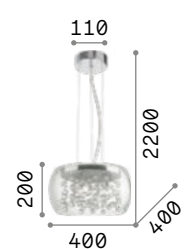

Audi-10

Chrome metal frame. Clear or smoky grey blown glass diffuser. Steel wires adjustable in length with automatic blocking mechanisms.

LED Bulbs LED E27 8W Globo D95 3000 K included. Cod. **101330/101323**

016863

103983

5,520 Kg / 0,1044 m³
E27 max 5 x 60W

016863 Clear
103983 Smoky Grey

3000 K
950 lm

101330

Audi-80

Chrome metal frame. Decorative elements composed of glass balls suspended on metal wires. Blown clear or smoked glass diffuser. Steel wires adjustable in length with an automatic device.

LED Bulbs LED G9 4W 3000 K included. Cod. **209043**

031743

197661

9,560 Kg / 0,1289 m³
G9 max 8 x 40W

031750 Clear
197654 Smoky Grey

3000 K
510 lm

305486

5,890 Kg / 0,0876 m³
G9 max 5 x 40W