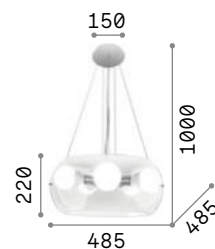

Audi-10

Chrome metal frame. Clear or smoky grey blown glass diffuser. Steel wires adjustable in length with automatic blocking mechanisms.

LED Bulbs LED E27 8W Globo D95 3000 K included. Cod. **101330/101323**

016863

103983

5,520 Kg / 0,1044 m³
E27 max 5 x 60W

016863 Clear
103983 Smoky Grey

3000 K
950 lm

101330

Audi-80

Chrome metal frame. Decorative elements composed of glass balls suspended on metal wires. Blown clear or smoked glass diffuser. Steel wires adjustable in length with an automatic device.