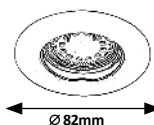

LITE

I046

I047

I048

I163

I046

LED / 3W (240lm, 3000K) incl.
GU10 / 1x max. 50W
IP44/IP40 • white

68mm • 65mm

5 998250 310466

I047

LED / 3W (240lm, 3000K) incl.
GU10 / 1x max. 50W
IP44/IP40 • chrome

68mm • 65mm

5 998250 310473

I048

LED / 3W (240lm, 3000K) incl.
GU10 / 1x max. 50W
IP44/IP40 • bronze

68mm • 65mm