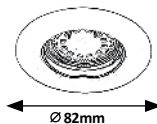

LITE

I046

I047

I048

I163

I046

LED / 3W (240lm, 3000K) incl.
GU10 / 1x max. 50W
IP44/IP40 • white

68mm • 65mm

5 998250 310466

I047

LED / 3W (240lm, 3000K) incl.
GU10 / 1x max. 50W
IP44/IP40 • chrome

68mm • 65mm

5 998250 310473

I048

LED / 3W (240lm, 3000K) incl.
GU10 / 1x max. 50W
IP44/IP40 • bronze

68mm • 65mm