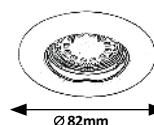

LITE

I046

I047

I048

I163

I046

LED / 3W (240lm, 3000K) incl.
GU10 / 1x max. 50W
IP44/IP40 • white

68mm • 65mm

5 998250 310466

I047

LED / 3W (240lm, 3000K) incl.
GU10 / 1x max. 50W
IP44/IP40 • chrome

68mm • 65mm

5 998250 310473

I048

LED / 3W (240lm, 3000K) incl.
GU10 / 1x max. 50W
IP44/IP40 • bronze

68mm • 65mm