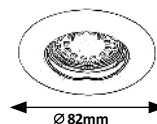

LITE

I046

I047

I048

I163

I046

LED / 3W (240lm, 3000K) incl.
GU10 / 1x max. 50W
IP44/IP40 • white

68mm • 65mm

5 998250 310466

I047

LED / 3W (240lm, 3000K) incl.
GU10 / 1x max. 50W
IP44/IP40 • chrome

68mm • 65mm

5 998250 310473

I048

LED / 3W (240lm, 3000K) incl.
GU10 / 1x max. 50W
IP44/IP40 • bronze

68mm • 65mm