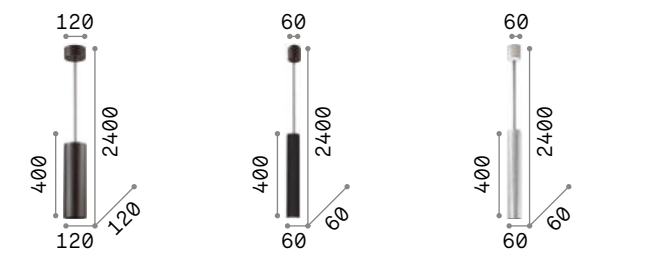

074

Look new

Metal ceiling rose and diffuser with different finishes. Power cable coated with fabric adjustable in length. It fits replaceable bulbs. Faded chrome version with glass diffuser.

LED Bulbs LED GU10 7W and GU10 10W 3000 K included.

IP20 2,950 Kg / 0,0092 m³ GU10 max 1x 50W	IP20 0,990 Kg / 0,0029 m³ GU10 max 1x 28W	IP20 0,990 Kg / 0,0029 m³ GU10 max 1x 28W
--	--	--

- | | | |
|-----------------------|--|---|
| 158723 ■ Black | 104935 White
104942 Chrome
104928 Black | 194806 Clear
141800 Silver
313894 Nickel <small>new</small>
141817 Gold
259239 Brass
141794 Ant. Brass
141855 Copper
170589 Coffee |
|-----------------------|--|---|