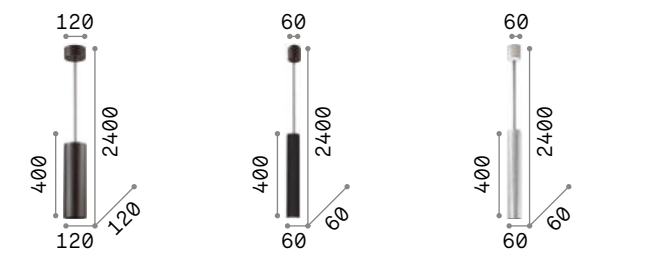

# Look new

Metal ceiling rose and diffuser with different finishes. Power cable coated with fabric adjustable in length. It fits replaceable bulbs. Faded chrome version with glass diffuser.

**LED** Bulbs LED GU10 7W and GU10 10W 3000 K included.

IP20  
 2,950 Kg / 0,0092 m<sup>3</sup> GU10 max 1x 50W  
 0,990 Kg / 0,0029 m<sup>3</sup> GU10 max 1x 28W  
 0,990 Kg / 0,0029 m<sup>3</sup> GU10 max 1x 28W

- 158723 ■ Black
- 104935 ■ White
- 104942 ■ Chrome
- 104928 ■ Black
- 194806 ■ Clear
- 141800 ■ Silver
- 313894 ■ Nickel new
- 141817 ■ Gold
- 259239 ■ Brass
- 141794 ■ Ant. Brass
- 141855 ■ Copper
- 170589 ■ Coffee