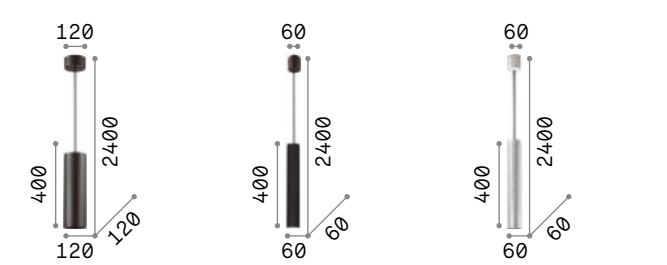

Look new

Metal ceiling rose and diffuser with different finishes. Power cable coated with fabric adjustable in length. It fits replaceable bulbs. Faded chrome version with glass diffuser.

LED Bulbs LED GU10 7W and GU10 10W 3000 K included.

IP20 2,950 Kg / 0,0092 m³ GU10 max 1x 50W	IP20 0,990 Kg / 0,0029 m³ GU10 max 1x 28W	IP20 0,990 Kg / 0,0029 m³ GU10 max 1x 28W
--	--	--

- | | | |
|-----------------------|--|---|
| 158723 ■ Black | 104935 White
104942 Chrome
104928 Black | 194806 Clear
141800 Silver
313894 Nickel new
141817 Gold
259239 Brass
141794 Ant. Brass
141855 Copper
170589 Coffee |
|-----------------------|--|---|