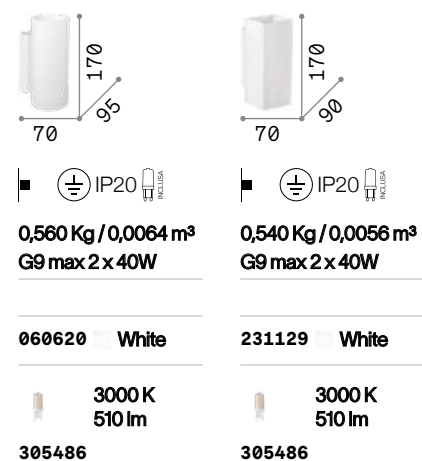

Paul

Metal base with matt varnish finish. Blown acid-etched and overlay glass diffuser. Available with white finish.

LED Bulbs LED G9 4W 3000 K included.
Cod. **209043**

Ovalino

Diffuser composed of circular elements created from curved and acid-etched glass sheet.

Soda

White chalk body. White enamel coated frame. Frosted clear glass bottom diffuser. Up-and-down light emission.

Item suitable for painting and varnishing.