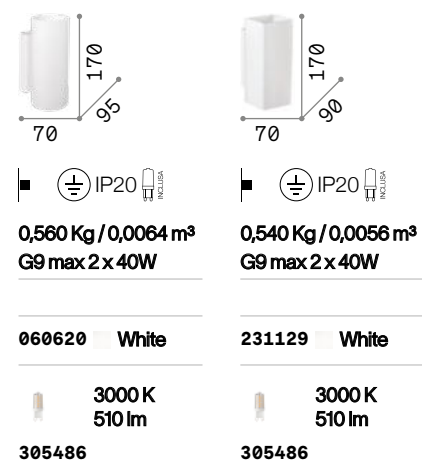

# Paul

Metal base with matt varnish finish. Blown acid-etched and overlay glass diffuser. Available with white finish.

**LED** Bulbs LED G9 4W 3000 K included.  
Cod. **209043**

# Soda

White chalk body. White enamel coated frame. Frosted clear glass bottom diffuser. Up-and-down light emission.

Item suitable for painting and varnishing.