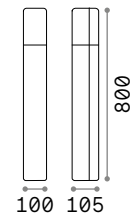

Pulsar

Cast aluminum body with powder coating available in different colors: anthracite, coffee or grey. White polycarbonate diffuser.

IP44

1,900 Kg / 0,0120 m³
E27 max 1x 42W

135922 ■ Grey
135908 ■ Anthracit.
246888 ■ Coffee

4000 K
600 lm

151960

Atena

High performance resin body and diffuser: resistant to corrosion, colors stabilized during U.V. rays treatment, resistant to temperatures between -60° C and +90° C.

LED Bulbs LED E27 8W Goccia included.
Settable CCT: 2700 K, 4000 K, 6500 K.

IP55

1,070 Kg / 0,0220 m³
E27 max 1x 23W

198644 ■ White
198637 ■ Grey
198620 ■ Black

4000 K
1000 lm

151991

IP44

1,410 Kg / 0,0137 m³
GU10 max 1x 15W

106175 ■ Anthracit.

4000 K
430 lm

253497

IP44

1,070 Kg / 0,0103 m³
GU10 max 1x 15W

106182 ■ Anthracit.

4000 K
430 lm

253497