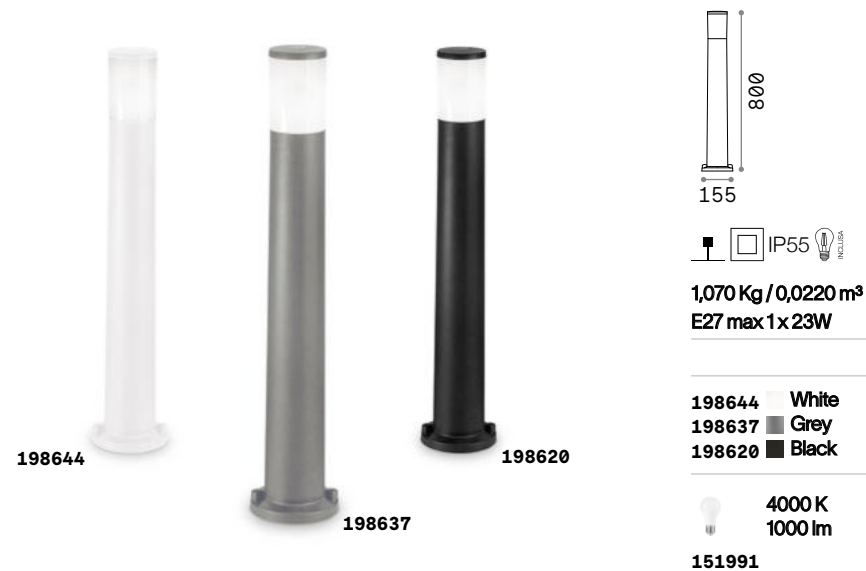

Pulsar

Cast aluminum body with powder coating available in different colors: anthracite, coffee or grey. White polycarbonate diffuser.

IP44

1,900 Kg / 0,0120 m³
E27 max 1x 42W

135922 ■ Grey
135908 ■ Anthracit.
246888 ■ Coffee

4000 K
600 lm

151960

Atena

High performance resin body and diffuser: resistant to corrosion, colors stabilized during U.V. rays treatment, resistant to temperatures between -60° C and +90° C.

LED Bulbs LED E27 8W Goccia included.
Settable CCT: 2700 K, 4000 K, 6500 K.

IP55

1,070 Kg / 0,0220 m³
E27 max 1x 23W

198644 ■ White
198637 ■ Grey
198620 ■ Black

4000 K
1000 lm

151991

IP44

1,410 Kg / 0,0137 m³
GU10 max 1x 15W

106175 ■ Anthracit.

4000 K
430 lm

253497

IP44

1,070 Kg / 0,0103 m³
GU10 max 1x 15W

106182 ■ Anthracit.

4000 K
430 lm

253497