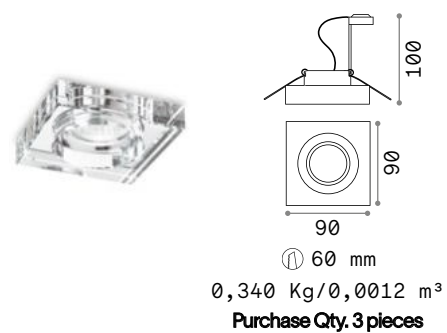

## Blues

IP20 GLASS

GU10 Not included - Recommended bulb 108292

Power	Finish	Code
max 50W	Clear	083254
	White	113999
	Smoky Grey	113982

GU10 Not included - Recommended bulb 108292

Power	Finish	Code
max 50W	Clear	114019

## Soul

IP20 CRYSTAL

G9 Not included - Recommended bulb 305486

Power	Finish	Code
max 40W	Clear	107691

G9 Not included - Recommended bulb 305486

Power	Finish	Code
max 40W	Clear	107707

801