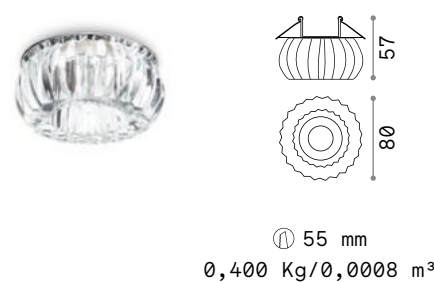

## Blues

IP20 GLASS

GU10 Not included - Recommended bulb 108292

Power	Finish	Code
max 50W	Clear	083254
	White	113999
	Smoky Grey	113982

GU10 Not included - Recommended bulb 108292

Power	Finish	Code
max 50W	Clear	114019

## Soul

IP20 CRYSTAL

G9 Not included - Recommended bulb 305486

Power	Finish	Code
max 40W	Clear	107691

G9 Not included - Recommended bulb 305486

Power	Finish	Code
max 40W	Clear	107707

801