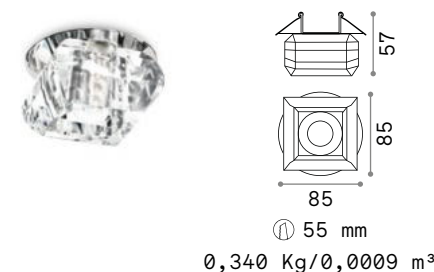

Soul

IP20 CRYSTAL

G9 Not included - Recommended bulb 305486

Power	Finish	Code
max 40W	Clear	107691