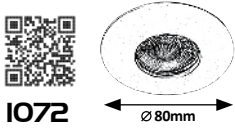

RANDY

SPOT FASHION

1072 (P) LED / 4W (350lm, 3000K) incl. IP20/IP44 • chrome 68mm • 40mm 5 998250 310725	1078 (P) LED / 4W (350lm, 3000K) incl. IP20/IP44 • white 68mm • 40mm 5 998250 310787	1079 (P) LED / 4W (350lm, 3000K) incl. IP20/IP44 • chrome 68mm • 40mm 5 998250 310794	1080 (P) LED / 4W (350lm, 3000K) incl. IP20/IP44 • white 68mm • 40mm 5 998250 310800	1120 (M) (AC) GU 5.3 / 12V / 1x max. 50W IP20 • transparent 60mm • 25mm 5 998250 311203	1147 (M) (G) GU 5.3 / 12V / 1x max. 50W IP20 • chrome 60mm • 30mm 5 998250 311470
--	---	--	---	--	--