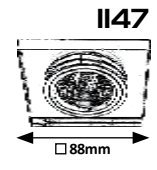

RANDY

SPOT FASHION

1072 (P) LED / 4W (350lm, 3000K) incl. IP20/IP44 • chrome 68mm • 40mm 5 998250 310725	1078 (P) LED / 4W (350lm, 3000K) incl. IP20/IP44 • white 68mm • 40mm 5 998250 310787	1079 (P) LED / 4W (350lm, 3000K) incl. IP20/IP44 • chrome 68mm • 40mm 5 998250 310794	1080 (P) LED / 4W (350lm, 3000K) incl. IP20/IP44 • white 68mm • 40mm 5 998250 310800	1120 (M) (AC) GU 5.3 / 12V / 1x max. 50W IP20 • transparent 60mm • 25mm 5 998250 311203	1147 (M) (G) GU 5.3 / 12V / 1x max. 50W IP20 • chrome 60mm • 30mm 5 998250 311470
--	---	--	---	--	--