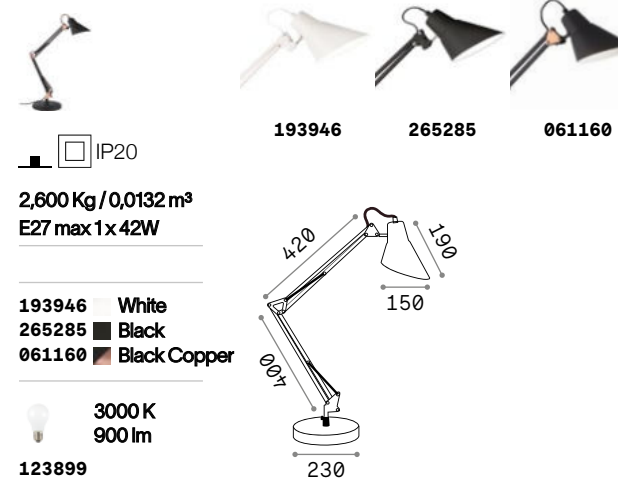

Kelly

Metal technical lamp with white or matt black finish. Jointed and spring balanced arm. Adjustable diffuser.

ON
OFF Lamp with integrated switch.

Sally

Metal technical lamp with white, matt black finish or black with copper joints. Jointed and spring balanced arm. Adjustable diffuser.

ON
OFF Lamp with integrated switch.

Wally

Metal technical lamp with white, matt black finish or black with copper joints. Jointed and spring balanced arm. Adjustable diffuser.

ON
OFF Lamp with integrated switch.