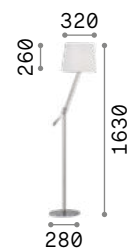

Regol

Articulated metal frame. Multi-level adjustable diffuser. Available with satin nickel finish and white fabric shade.

 Lamp with integrated switch.

 IP20

5,420 Kg / 0,0702 m³
E27 max 1 x 60W

014609  White

 3000 K
1020 lm

101347

London

Metal frame with chrome finish or with matt white or black varnish. PVC foil shade coated with fabric. The chrome model has chrome semi-transparent PVC foil shade.

 Lamp with integrated switch.

110233

032382

110240

 IP20

7,120 Kg / 0,1879 m³
E27 max 1 x 60W

110233  White
032382  Chrome
110240  Black

 3000 K
1020 lm

101347