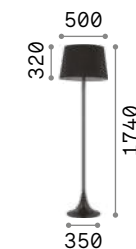

Regol

Articulated metal frame. Multi-level adjustable diffuser. Available with satin nickel finish and white fabric shade.

 Lamp with integrated switch.

 IP20

5,420 Kg / 0,0702 m³
E27 max 1 x 60W

014609  White

 3000 K
1020 lm

101347

London

Metal frame with chrome finish or with matt white or black varnish. PVC foil shade coated with fabric. The chrome model has chrome semi-transparent PVC foil shade.

 Lamp with integrated switch.

110233

032382

110240

 IP20

7,120 Kg / 0,1879 m³
E27 max 1 x 60W

110233  White
032382  Chrome
110240  Black

 3000 K
1020 lm

101347