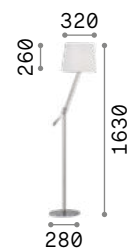

## Regol

Articulated metal frame. Multi-level adjustable diffuser. Available with satin nickel finish and white fabric shade.

 Lamp with integrated switch.

 IP20

5,420 Kg / 0,0702 m<sup>3</sup>  
E27 max 1 x 60W

014609 White

 3000 K  
1020 lm

101347

## London

Metal frame with chrome finish or with matt white or black varnish. PVC foil shade coated with fabric. The chrome model has chrome semi-transparent PVC foil shade.

 Lamp with integrated switch.

110233

032382

110240

 IP20

7,120 Kg / 0,1879 m<sup>3</sup>  
E27 max 1 x 60W

110233 White  
032382 Chrome  
110240 Black

 3000 K  
1020 lm

101347