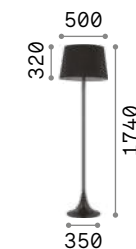

## Regol

Articulated metal frame. Multi-level adjustable diffuser. Available with satin nickel finish and white fabric shade.

 Lamp with integrated switch.

 IP20

5,420 Kg / 0,0702 m<sup>3</sup>  
E27 max 1 x 60W

## London

Metal frame with chrome finish or with matt white or black varnish. PVC foil shade coated with fabric. The chrome model has chrome semi-transparent PVC foil shade.

 Lamp with integrated switch.

110233

032382

110240

 IP20

7,120 Kg / 0,1879 m<sup>3</sup>  
E27 max 1 x 60W

110233 White  
032382 Chrome  
110240 Black

 3000 K  
1020 lm

101347