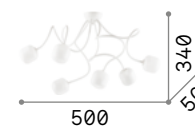

IP20

3,000 Kg / 0,0390 m³
G9 max 6 x 28W

174921 White
174976 Color

3000 K
510 lm

305486