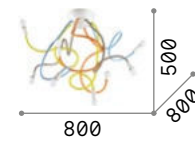

Multiflex

Metal structure finished with matt paint. Flexible metal arms covered with rubber.

IP20

4,330 Kg / 0,0353 m³
E14 max 8 x 28W

159010 Color

3000 K
420 lm

101217

P. 175

Octopus

Metal base with matt finish. Flexible arms covered with white or multicolor rubber. Blown and sandblasted clear glass diffusers.

LED Bulbs LED G9 4W 3000 K included.
Cod. **209043**