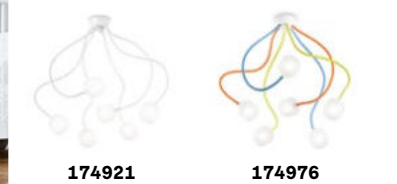

## Pauline

Chrome metal frame. Clear blown hand-shaped and chrome glass decorative elements.

**LED** Bulbs LED G9 4W 3000 K included.  
Cod. **209043**

IP20

**3,500 Kg / 0,0380 m³**  
G9 max 5 x 40W

111117 Smoky Grey

## Octopus

Metal base with matt finish. Flexible arms covered with white or multicolor rubber. Blown and sandblasted clear glass diffusers.

**LED** Bulbs LED G9 4W 3000 K included.  
Cod. **209043**

IP20

**3,000 Kg / 0,0390 m³**  
G9 max 6 x 28W

174921 White  
174976 Color

3000 K  
510 lm

305486

174921

174976

339