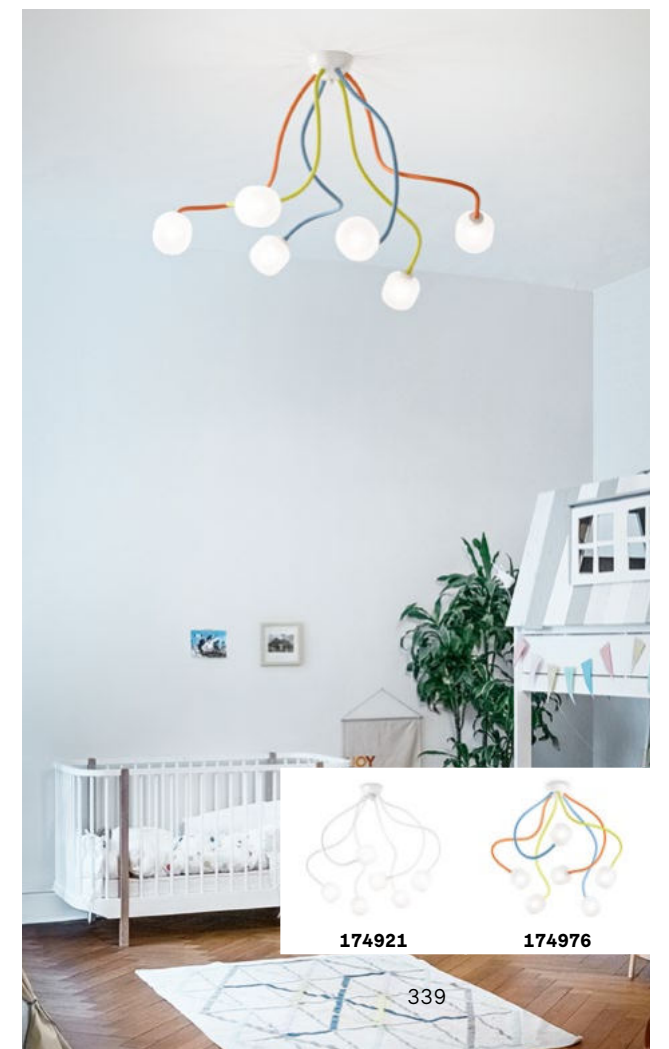

174921

174976

339