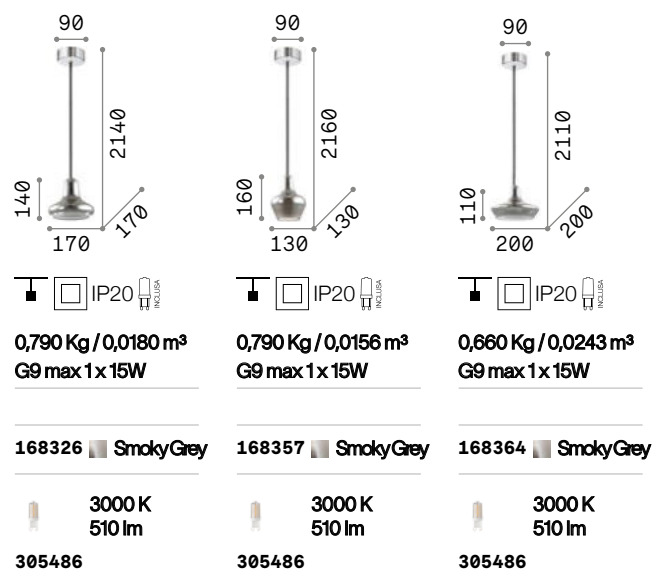

Lido

Chrome metal frame. Power cable coated with fabric. Smoky clear acid-etched blown glass diffusers.

LED Bulbs LED G9 4W 3000 K included.
Cod. **209043**

Soft

Metal frame with white and chrome finishes. White or smoky blown glass diffusers.