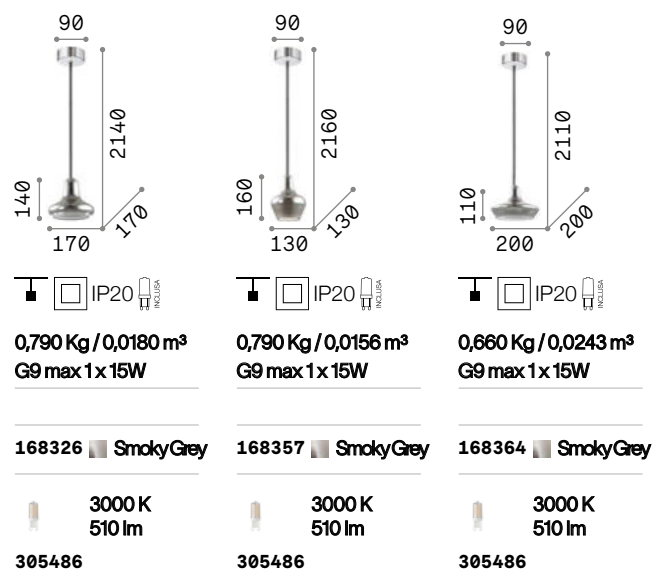

Lido

Chrome metal frame. Power cable coated with fabric. Smoky clear acid-etched blown glass diffusers.

LED Bulbs LED G9 4W 3000 K included. Cod. **209043**

Soft

Metal frame with white and chrome finishes. White or smoky blown glass diffusers.