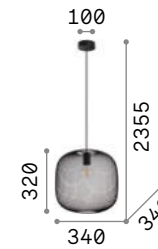

Leaves

White metal frame. White hand-shaped blown glass decorative elements. Steel cables adjustable in length.

LED Bulbs LED G9 4W 3000 K included.
Cod. **209043**

IP20
5,800 Kg / 0,1123 m³
G9 max 12 x 40W

IP20
3,700 Kg / 0,0702 m³
G9 max 8 x 40W

112268 White

111957 White

3000 K
510 lm
305486

3000 K
510 lm
305486

Vortex

Matt white painted metal frame. Hand shaped and hand painted with gold or silver enamel decorative metal elements.

IP20
2,500 Kg / 0,2344 m³
E14 max 6 x 40W

101613 Silver
101606 Gold

3000 K
480 lm
101200

101613

101606

Net new

Matt varnished metal ceiling cap. PVC cable. Matt varnished metal net diffuser. Finishes: white, black, gold.

IP20

0,950 Kg / 0,0518 m³
E27 max 1 x 42W

328102

IP20

0,750 Kg / 0,0342 m³
E27 max 1 x 42W

313788

IP20

0,750 Kg / 0,0281 m³
E27 max 1 x 42W