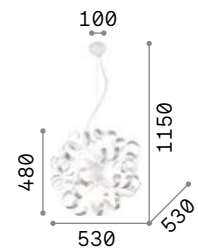

Leaves

White metal frame. White hand-shaped blown glass decorative elements. Steel cables adjustable in length.

LED Bulbs LED G9 4W 3000 K included.
Cod. **209043**

IP20
5,800 Kg / 0,1123 m³
G9 max 12 x 40W

IP20
3,700 Kg / 0,0702 m³
G9 max 8 x 40W

112268 White

111957 White

3000 K
510 lm
305486

3000 K
510 lm
305486

Vortex

Matt white painted metal frame. Hand shaped and hand painted with gold or silver enamel decorative metal elements.

IP20
2,500 Kg / 0,2344 m³
E14 max 6 x 40W

101613 Silver
101606 Gold

3000 K
480 lm
101200

101613

101606

Net new

Matt varnished metal ceiling cap. PVC cable. Matt varnished metal net diffuser. Finishes: white, black, gold.