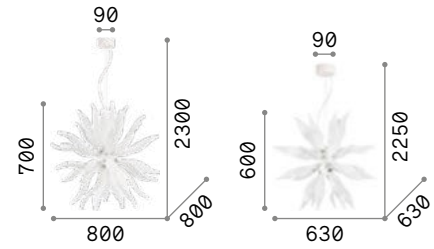

Leaves

White metal frame. White hand-shaped blown glass decorative elements. Steel cables adjustable in length.

LED Bulbs LED G9 4W 3000 K included.
Cod. **209043**

IP20
5,800 Kg / 0,1123 m³
G9 max 12 x 40W

IP20
3,700 Kg / 0,0702 m³
G9 max 8 x 40W

112268 White

111957 White

3000 K
510 lm
305486

3000 K
510 lm
305486

Vortex

Matt white painted metal frame. Hand shaped and hand painted with gold or silver enamel decorative metal elements.

IP20
2,500 Kg / 0,2344 m³
E14 max 6 x 40W

101613 Silver
101606 Gold

3000 K
480 lm
101200

101613

101606

Net new

Matt varnished metal ceiling cap. PVC cable. Matt varnished metal net diffuser. Finishes: white, black, gold.