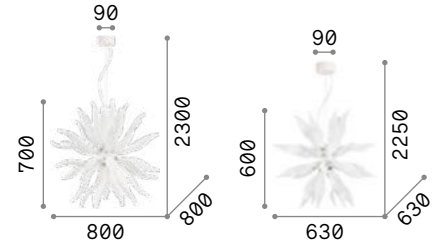

# Leaves

White metal frame. White hand-shaped blown glass decorative elements. Steel cables adjustable in length.

**LED** Bulbs LED G9 4W 3000 K included.  
Cod. **209043**

**IP20**  
5,800 Kg / 0,1123 m<sup>3</sup>  
G9 max 12 x 40W

**IP20**  
3,700 Kg / 0,0702 m<sup>3</sup>  
G9 max 8 x 40W

112268 White 111957 White

3000 K 510 lm 305486  
3000 K 510 lm 305486