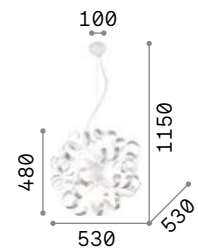

# Leaves

White metal frame. White hand-shaped blown glass decorative elements. Steel cables adjustable in length.

**LED** Bulbs LED G9 4W 3000 K included.  
Cod. **209043**

**IP20**  
5,800 Kg / 0,1123 m<sup>3</sup>  
G9 max 12 x 40W

**IP20**  
3,700 Kg / 0,0702 m<sup>3</sup>  
G9 max 8 x 40W

112268 White 111957 White

3000 K 510 lm 305486  
3000 K 510 lm 305486

# Vortex

Matt white painted metal frame. Hand shaped and hand painted with gold or silver enamel decorative metal elements.

**IP20**  
2,500 Kg / 0,2344 m<sup>3</sup>  
E14 max 6 x 40W

101613 Silver 101606 Gold