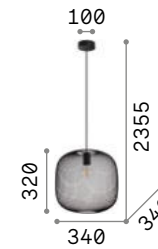

IP20
0,950 Kg / 0,0518 m³
E27 max 1 x 42W

328133 White 328126 Black 317281 Gold

3000 K 900 lm 123899