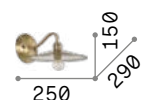

Cantina

Metal frame, diffuser and bulb socket cover, available with antique brass or copper finish. Electrical cable covered with fabric.

IP20

0,520 Kg / 0,0184 m³
E14 max 1x40W

112695 Copper
112626 Ant. Brass

3000 K
480 lm

101200

P. 133

112695

112626

Newton

Chrome metal frame and diffuser. Available with satin nickel, antique brass or matt black varnish finish. Adjustable arm. Adjustable diffuser with white enamel coating inside.

IP20

0,600 Kg / 0,0093 m³
E27 max 1x42W

016399 Nickel
027852 Black
027876 Ant. Brass

3000 K
900 lm

123899

P. 542

016399

027852

027876

Shower

Black matt varnished metal frame. Articulated chrome element. Adjustable diffuser. Power cable coated with fabric with switch and plug included.

Lamp with integrated switch.

IP20

0,760 Kg / 0,0391 m³
E27 max 1x60W