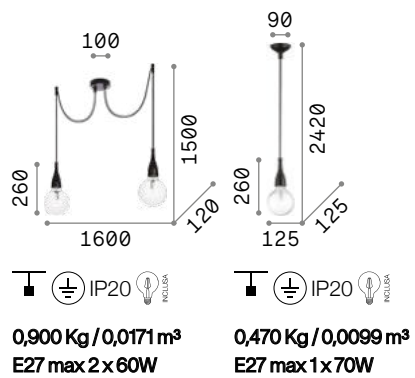

Minimal

Metal frame with colored varnish finish. Power cable with fabric coating. SP1 version supplied with two-meters long cable.

LED Bulbs LED E27 8W Globo D125 trasparente 3000 K included. Cod. **101347**

Mr Jack

Metal frame and spherical diffuser with white, chrome or black finish. Electrical cable covered with fabric.

LED Bulbs LED GU10 7W 3000 K included. Cod. **123943**