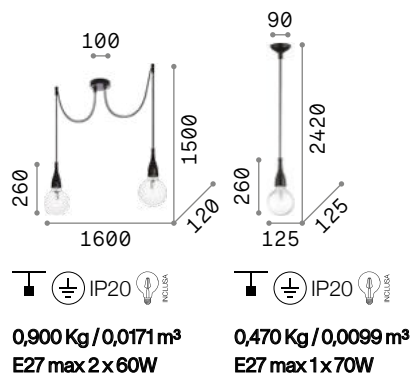

## Minimal

Metal frame with colored varnish finish. Power cable with fabric coating. SP1 version supplied with two-meters long cable.

**LED** Bulbs LED E27 8W Globo D125 trasparente 3000 K included. Cod. **101347**

**0,900 Kg / 0,0171 m³**  
E27 max 2 x 60W

**0,470 Kg / 0,0099 m³**  
E27 max 1 x 70W

112718 White  
112671 Black

009360 White  
009407 Black

3000 K  
1020 lm  
101347

3000 K  
1020 lm  
101347

## Mr Jack

Metal frame and spherical diffuser with white, chrome or black finish. Electrical cable covered with fabric.

**LED** Bulbs LED GU10 7W 3000 K included. Cod. **123943**

**0,890 Kg / 0,0090 m³**  
GU10 max 1 x 28W

**0,520 Kg / 0,0040 m³**  
GU10 max 1 x 28W

231273 White  
116464 Chrome  
231297 Black

231228 White  
116457 Chrome  
231259 Black

3000 K  
540 lm  
123943

3000 K  
540 lm  
123943