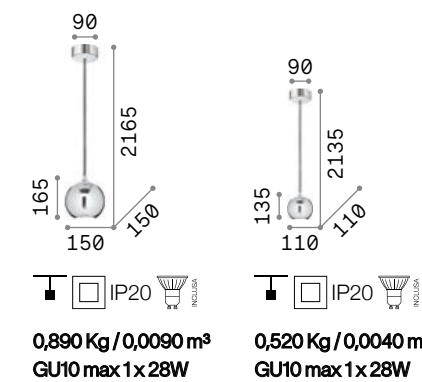

## Minimal

Metal frame with colored varnish finish. Power cable with fabric coating. SP1 version supplied with two-meters long cable.

**LED** Bulbs LED E27 8W Globo D125 trasparente 3000 K included. Cod. **101347**

**0,900 Kg / 0,0171 m³**  
E27 max 2 x 60W

**0,470 Kg / 0,0099 m³**  
E27 max 1 x 70W

112718 White  
112671 Black

009360 White  
009407 Black

3000 K  
1020 lm  
101347

3000 K  
1020 lm  
101347

## Mr Jack

Metal frame and spherical diffuser with white, chrome or black finish. Electrical cable covered with fabric.

**LED** Bulbs LED GU10 7W 3000 K included. Cod. **123943**

**0,890 Kg / 0,0090 m³**  
GU10 max 1 x 28W

**0,520 Kg / 0,0040 m³**  
GU10 max 1 x 28W

231273 White  
116464 Chrome  
231297 Black

231228 White  
116457 Chrome  
231259 Black

3000 K  
540 lm  
123943

3000 K  
540 lm  
123943