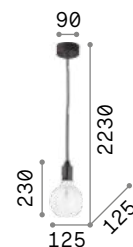

IP20

0,320 Kg / 0,0098 m³
E27 max 1x60W

113302 White
113319 Black

3000 K
1020 lm

101347