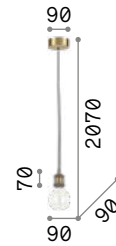

Frida

Metal ceiling cup and bulb socket cover with plated or matt varnish finish. Power cable coated with black fabric.

IP20

0,320 Kg / 0,0015 m³
E27 max 1x60W

139432 Chrome
139425 Black
122106 Copper
122083 Ant. Brass

2200 K
500 lm

151717

P. 431

Doc

Metal ceiling cup and bulb socket cover with various finishes. Power cable coated with black fabric. Switcher integrated to the bulb socket.

ON
OFF Lamp with integrated switch.

IP20

0,220 Kg / 0,0015 m³
E27 max 1x60W

163123 Copper
163154 Brass
163109 Ant. Brass
163161 Lead

2200 K
330 lm

223933

Edison

Metal ceiling cup and bulb holder with matt white or black varnish finish. Electrical cable coated with fabric.