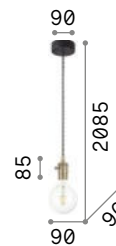

Frida

Metal ceiling cup and bulb socket cover with plated or matt varnish finish. Power cable coated with black fabric.

IP20

0,320 Kg / 0,0015 m³
E27 max 1x60W

139432 Chrome
139425 Black
122106 Copper
122083 Ant. Brass

2200 K
500 lm

151717

P. 431

Doc

Metal ceiling cup and bulb socket cover with various finishes. Power cable coated with black fabric. Switcher integrated to the bulb socket.

ON
OFF Lamp with integrated switch.

IP20

0,220 Kg / 0,0015 m³
E27 max 1x60W

163123 Copper
163154 Brass
163109 Ant. Brass
163161 Lead

2200 K
330 lm

223933

Edison

Metal ceiling cup and bulb holder with matt white or black varnish finish. Electrical cable coated with fabric.