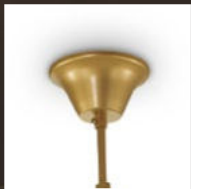

Disco

Rotating circular decorative elements adjustable at will. Available in metal with white or matt black finish and in natural wood.

138275

103723

114262

Konse

Totally metal frame and decorative elements. Satin dark gold varnish finish.