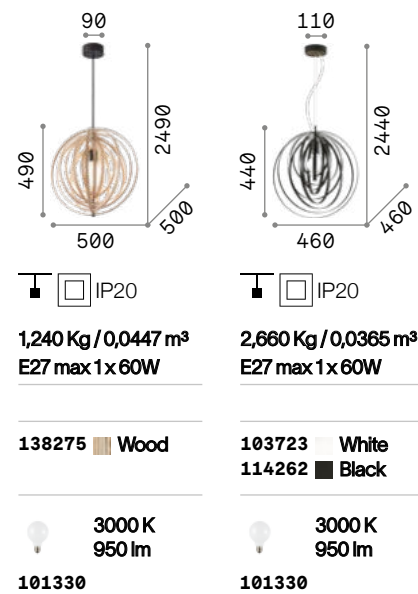

Disco

Rotating circular decorative elements adjustable at will. Available in metal with white or matt black finish and in natural wood.

138275

103723

114262

Konse

Totally metal frame and decorative elements. Satin dark gold varnish finish.