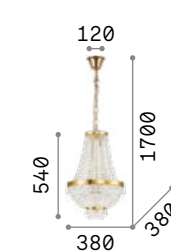

Dubai

Metal frame with chrome or brass finish. Decorative elements composed of transparent cut crystals pearls, octagons and prisms.

243597

243528

P. 365 P. 455

IP20

20,000 Kg / 0,8284 m³
E14 max 24 x 28W

243597 Chrome
243528 Brass

3000 K
470 lm

101224

IP20

9,170 Kg / 0,2859 m³
E14 max 10 x 28W

215969 Chrome
207216 Brass

3000 K
470 lm

101224

Caesar

Metal frame with gold or chrome finish. Octagonal decorative elements with icicle shaped crystal beads.

LED Bulbs LED G9 4W 3000 K included.
Cod. 209043

114279

114743

IP20

9,600 Kg / 0,2965 m³
G9 max 12 x 40W

114279 Chrome
114743 Gold

3000 K
510 lm

305486

IP20

6,700 Kg / 0,1936 m³
G9 max 9 x 40W

041827 Chrome
114736 Gold

3000 K
510 lm

305486