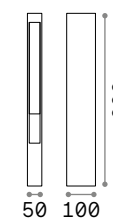

Marte

Powder coated aluminum body with anthracite finish. White acrylic diffuser.

IP44

2,500 Kg / 0,0193 m³
E27 max 1 x 25W

092225 ■ Anthracit.

4000 K
1000 lm

151991

Mercurio

Powder coated aluminum body with anthracite finish. Clear Pyrex glass diffuser.

IP44

1,540 Kg / 0,0057 m³
G9 max 1 x 15W

114347 ■ Anthracit.

4000 K
530 lm

307879