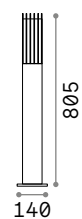

Marte

Powder coated aluminum body with anthracite finish. White acrylic diffuser.

IP44

2,500 Kg / 0,0193 m³
E27 max 1 x 25W

092225 ■ Anthracit.

4000 K
1000 lm

151991

Mercurio

Powder coated aluminum body with anthracite finish. Clear Pyrex glass diffuser.

IP44

1,540 Kg / 0,0057 m³
G9 max 1 x 15W

114347 ■ Anthracit.

4000 K
530 lm

307879