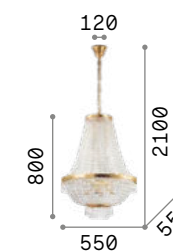

Dubai

Metal frame with chrome or brass finish. Decorative elements composed of transparent cut crystals pearls, octagons and prisms.

243597

243528

P. 365 P. 455

IP20

20,000 Kg / 0,8284 m³
E14 max 24 x 28W

243597 Chrome
243528 Brass

3000 K
470 lm
101224

IP20

9,170 Kg / 0,2859 m³
E14 max 10 x 28W

215969 Chrome
207216 Brass

3000 K
470 lm
101224

Caesar

Metal frame with gold or chrome finish. Octagonal decorative elements with icicle shaped crystal beads.

LED Bulbs LED G9 4W 3000 K included.
Cod. 209043

114279

114743

IP20

9,600 Kg / 0,2965 m³
G9 max 12 x 40W

114279 Chrome
114743 Gold

3000 K
510 lm
305486

IP20