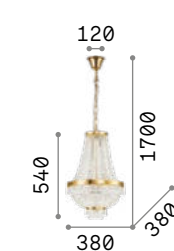

Dubai

Metal frame with chrome or brass finish. Decorative elements composed of transparent cut crystals pearls, octagons and prisms.

243597

243528

P. 365 P. 455

IP20

20,000 Kg / 0,8284 m³
E14 max 24 x 28W

243597 Chrome
243528 Brass

3000 K
470 lm
101224

IP20

9,170 Kg / 0,2859 m³
E14 max 10 x 28W

215969 Chrome
207216 Brass

3000 K
470 lm
101224

Caesar

Metal frame with gold or chrome finish. Octagonal decorative elements with icicle shaped crystal beads.

LED Bulbs LED G9 4W 3000 K included.
Cod. 209043

114279

114743

IP20

9,600 Kg / 0,2965 m³
G9 max 12 x 40W

114279 Chrome
114743 Gold

3000 K
510 lm
305486

IP20

6,700 Kg / 0,1936 m³
G9 max 9 x 40W

041827 Chrome
114736 Gold

3000 K
510 lm
305486

IP20

5,100 Kg / 0,1175 m³
G9 max 6 x 40W

033532 Chrome
114729 Gold

3000 K
510 lm
305486