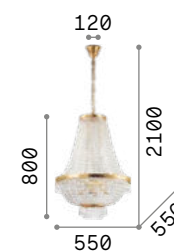

## Dubai

Metal frame with chrome or brass finish. Decorative elements composed of transparent cut crystals pearls, octagons and prisms.

243597

243528

P. 365 P. 455

IP20

20,000 Kg / 0,8284 m<sup>3</sup>  
E14 max 24 x 28W

243597 Chrome  
243528 Brass

3000 K  
470 lm

101224

IP20

9,170 Kg / 0,2859 m<sup>3</sup>  
E14 max 10 x 28W

215969 Chrome  
207216 Brass

3000 K  
470 lm

101224

## Caesar

Metal frame with gold or chrome finish. Octagonal decorative elements with icicle shaped crystal beads.

**LED** Bulbs LED G9 4W 3000 K included.  
Cod. 209043

114279

114743

IP20

9,600 Kg / 0,2965 m<sup>3</sup>  
G9 max 12 x 40W

114279 Chrome  
114743 Gold

3000 K  
510 lm

305486

IP20

6,700 Kg / 0,1936 m<sup>3</sup>  
G9 max 9 x 40W

041827 Chrome  
114736 Gold

3000 K  
510 lm

305486