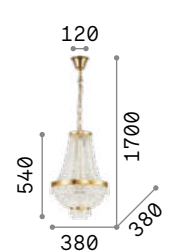

## Dubai

Metal frame with chrome or brass finish. Decorative elements composed of transparent cut crystals pearls, octagons and prisms.

243597

243528

P. 365 P. 455

IP20

20,000 Kg / 0,8284 m<sup>3</sup>  
E14 max 24 x 28W

243597 Chrome  
243528 Brass

3000 K  
470 lm

101224

IP20

9,170 Kg / 0,2859 m<sup>3</sup>  
E14 max 10 x 28W

215969 Chrome  
207216 Brass

3000 K  
470 lm

101224

## Caesar

Metal frame with gold or chrome finish. Octagonal decorative elements with icicle shaped crystal beads.

**LED** Bulbs LED G9 4W 3000 K included.  
Cod. 209043

114279

114743

IP20

9,600 Kg / 0,2965 m<sup>3</sup>  
G9 max 12 x 40W

114279 Chrome  
114743 Gold

3000 K  
510 lm

305486

IP20

6,700 Kg / 0,1936 m<sup>3</sup>  
G9 max 9 x 40W

041827 Chrome  
114736 Gold

3000 K  
510 lm

305486