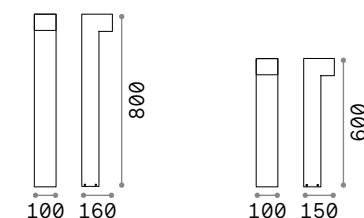

# Sirio

Powder coated aluminum body.  
Clear Pyrex glass diffuser. Available finishes: anthracite, white, coffee, grey or black.

IP44

1,880 Kg / 0,0181 m³  
G9 max 2x15W

IP44

1,550 Kg / 0,0136 m³  
G9 max 2x15W