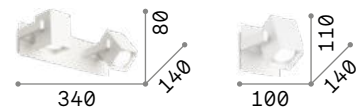

Mouse

Metal base, frame and diffuser finished with matt varnish and chrome details. Adjustable diffusers. Available finishes: white or black.

IP20
0,910 Kg / 0,0067 m³
GU10 max 2 x 50W

073545 White
156705 Black

3000 K
410 lm
108292

IP20
0,450 Kg / 0,0034 m³
GU10 max 1 x 50W

073521 White
073569 Black

3000 K
410 lm
108292

P. 324 P. 704

Spot

Metal base, frame and diffusers finished with matt varnish and chrome details. Adjustable diffusers. Available finishes: white or black.

IP20
0,610 Kg / 0,0060 m³
GU10 max 2 x 50W

156736 White
156743 Black

3000 K
410 lm
108292

IP20
0,410 Kg / 0,0037 m³
GU10 max 1 x 50W

156729 White
115481 Black

3000 K
410 lm
108292

P. 324 P. 704

Rudy ^{new}

White or black powder coated die-cast aluminium frame. Adjustable diffusers: they can be rotated and reclined.

LED Bulbs LED GU10 7W 3000 K included.
Cod. 123943

P. 326

IP20
0,570 Kg / 0,0046 m³
GU10 max 2 x 35W