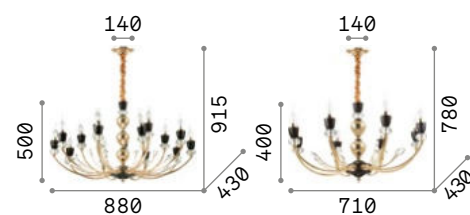

## Vanity

Golden metal frame with matt black details. Cut crystals decorative elements. Velvet chain cover.

IP20

8,850 Kg / 0,2878 m<sup>3</sup>  
E14 max 15 x 40W

206639 Gold

3000 K  
470 lm

101224

IP20

4,940 Kg / 0,1454 m<sup>3</sup>  
E14 max 8 x 40W

206622 Gold

3000 K  
470 lm

101224

## Harem

Antique brass metal body and embossed ornaments. Cut crystal set octagons. Blown light amber clear glass diffusers with tassels. Velvet chain cover.

IP20

8,550 Kg / 0,2571 m<sup>3</sup>  
E27 max 9 x 42W