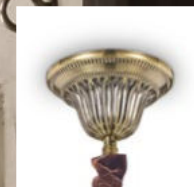

## Vanity

Golden metal frame with matt black details. Cut crystals decorative elements. Velvet chain cover.

IP20

8,850 Kg / 0,2878 m<sup>3</sup>  
E14 max 15 x 40W

206639 Gold

3000 K  
470 lm

101224

IP20

## Harem

Antique brass metal body and embossed ornaments. Cut crystal set octagons. Blown light amber clear glass diffusers with tassels. Velvet chain cover.

IP20

8,550 Kg / 0,2571 m<sup>3</sup>  
E27 max 9 x 42W