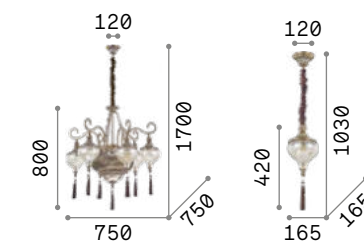

## Vanity

Golden metal frame with matt black details. Cut crystals decorative elements. Velvet chain cover.

IP20

8,850 Kg / 0,2878 m<sup>3</sup>  
E14 max 15 x 40W

206639 Gold

3000 K  
470 lm

101224

IP20

4,940 Kg / 0,1454 m<sup>3</sup>  
E14 max 8 x 40W

206622 Gold

3000 K  
470 lm

101224

## Harem

Antique brass metal body and embossed ornaments. Cut crystal set octagons. Blown light amber clear glass diffusers with tassels. Velvet chain cover.

IP20

8,550 Kg / 0,2571 m<sup>3</sup>  
E27 max 9 x 42W

116006 Ant. Brass

3000 K  
910 lm

119571

IP20

0,980 Kg / 0,0228 m<sup>3</sup>  
E27 max 1 x 42W

115979 Ant. Brass

3000 K  
910 lm

119571